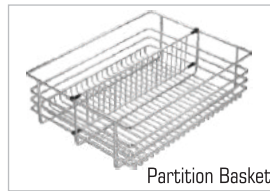

PREMIUM WIRE BEND BASKET

		Multipurpose / Plain Basket			Partition Basket			Cup & Saucer	Plate	Thali	Perforated Cutlery	Fix Box Cutlery	Wire Cutlery	Bottle Basket	Vegetable Basket
		Height			Height			Height	Height	Height	Height	Height	Height	Height	Height
W	D	4"	6"	8"	4"	6"	8"	4"	6"	8"	4"	4"	4"	6"	6"
9	20	1023	1302	1355	-	-	-	-	-	-	-	-	-	-	-
12	20	1117	1401	1462	-	-	-	-	1493	1732	-	-	-	-	-
15	16	1139	1437	1505	-	-	-	-	1714	1839	-	-	-	-	-
15	20	1227	1499	1654	1472	1831	2101	1995	1800	1953	2713	3351	2268	2428	1435
15	22	1341	1632	1804	1608	2004	2283	2186	2033	2188	-	-	2584	-	-
15	24	1501	1803	1867	1761	2159	2377	2370	2171	2599	-	-	2701	-	-
17	20	1360	1658	1795	1601	1989	2242	2025	2098	2358	2978	3647	2616	2571	1641
17	22	1511	1848	2147	1778	2222	2627	2203	2346	2635	-	-	2851	-	-
17	24	1761	2113	2377	2054	2518	2887	2526	2582	2834	-	-	2961	-	-
19	20	1549	1875	1998	1792	2205	2445	2188	2298	2560	3301	3920	2912	2741	1834
21	20	1654	2042	2117	1897	2373	2562	2324	2450	2773	3677	4355	3203	2954	2013
24	20	1924	2288	2482	2168	2620	2929	2717	2786	3024	4257	-	3801	-	-
27	20	2222	2618	2746	2465	2950	3193	-	-	-	-	-	-	-	-
32	20	2271	2717	2922	-	-	-	-	-	-	-	-	-	-	-
34	20	2413	2886	3104	-	-	-	-	-	-	-	-	-	-	-

Grain Trolley

		Grain Trolley	Grain Trolley with Base
W	D	10"	10"
15	20	2455	4770
17	20	2676	5106
19	20	3001	5546
21	20	3380	6040

Bottle Pullouts

		Pullout (2 Shelf)	Pullout (3 Shelf)	Pullout (2 Shelf) with Base	Pullout (3 Shelf) with Base
W	D	18"	21"	18"	21"
4	20	1822	2679	3737	4594
6	20	2042	3019	4072	5049
8	20	2394	3555	4539	5700
10	20	2904	4320	5164	6580
12	20	3342	4488	5717	6863